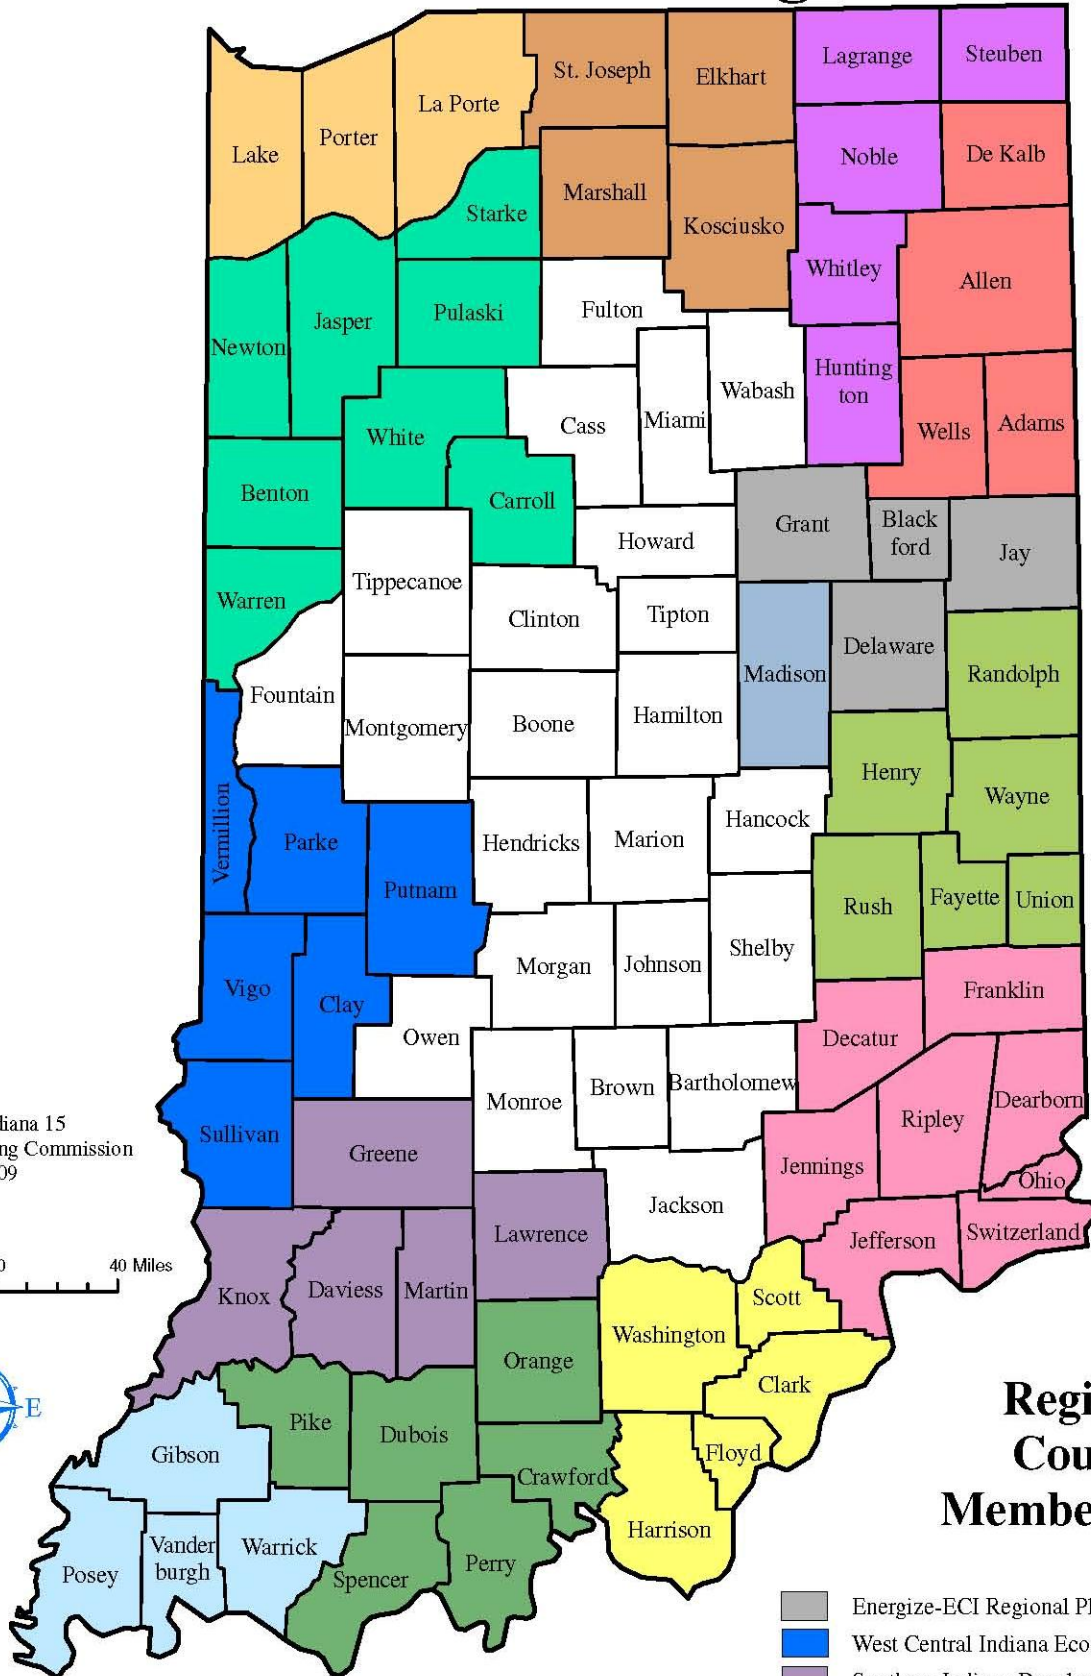

Indiana Association of Regional Councils

Prepared by: Indiana 15 Regional Planning Commission
December 7, 2009

Regional Council Member Areas

- Unserved Counties
- Northwestern Indiana Regional Planning Commission
- Michiana Area Council of Governments
- Region 3A Economic Development District
- Northeastern Indiana Regional Coordinating Council
- Kankakee-Iroquois Regional Planning Commission
- Energize-ECI Regional Planning Commission
- West Central Indiana Economic Development District
- Southern Indiana Development Commission
- Economic Development Coalition of Southwest Indiana
- Indiana 15 Regional Planning Commission
- River Hills Economic Development District
- Southeastern Indiana Regional Planning Commission
- Eastern Indiana Development District
- Madison County Council of Governments