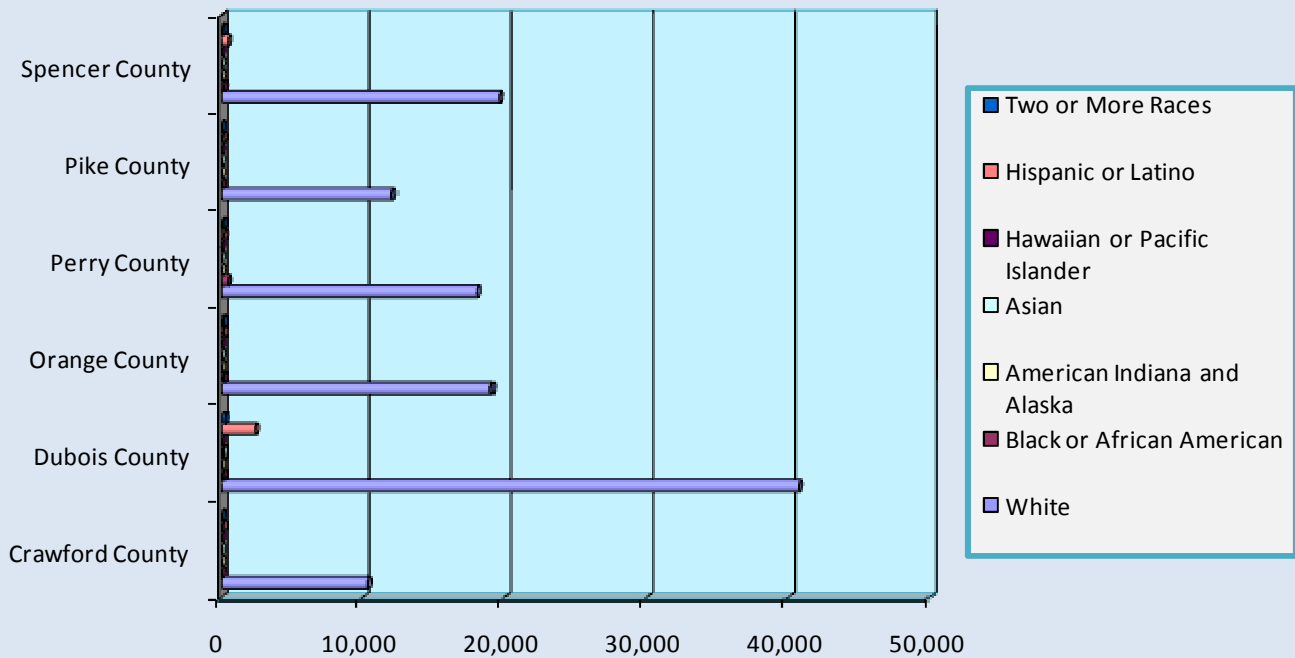

Population Data

Six-County Population History

	<u>1960</u>	<u>1970</u>	<u>1980</u>	<u>1990</u>	<u>2000</u>	<u>2010</u>
Region	98,822	104,425	114,907	116,045	121,850	125,577
Crawford County	8,379	8,033	9,820	9,914	10,743	10,713
Dubois County	27,463	30,934	34,238	36,616	39,674	41,889
Orange County	16,877	16,968	18,677	18,409	19,306	19,840
Perry County	17,232	19,075	19,346	19,107	18,899	19,338
Pike County	12,797	12,281	13,465	12,509	12,837	12,845
Spencer County	16,074	17,134	19,361	19,490	20,391	20,952

Six-County Population History

Source: U.S. Bureau of the Census 2010

Population Data

Population by Race for 2009

	<u>White</u>	<u>Black or African American</u>	<u>American Indian and Alaska</u>	<u>Asian</u>	<u>Hawaiian or Pacific Islander</u>	<u>Hispanic or Latino</u>	<u>Two or More Races</u>
Crawford County	10,356	51	46	16	16	131	55
Dubois County	40,765	139	52	167	15	2,378	281
Orange County	19,046	203	66	46	281	203	170
Perry County	18,110	502	45	30	3	222	122
Pike County	12,092	62	17	19	6	117	63
Spencer County	19,608	217	49	45	2	523	118

Source: U.S. Census Bureau, STATS of Indiana 2009

Population by Race

Source: U.S. Census Bureau, STATS of Indiana 2009