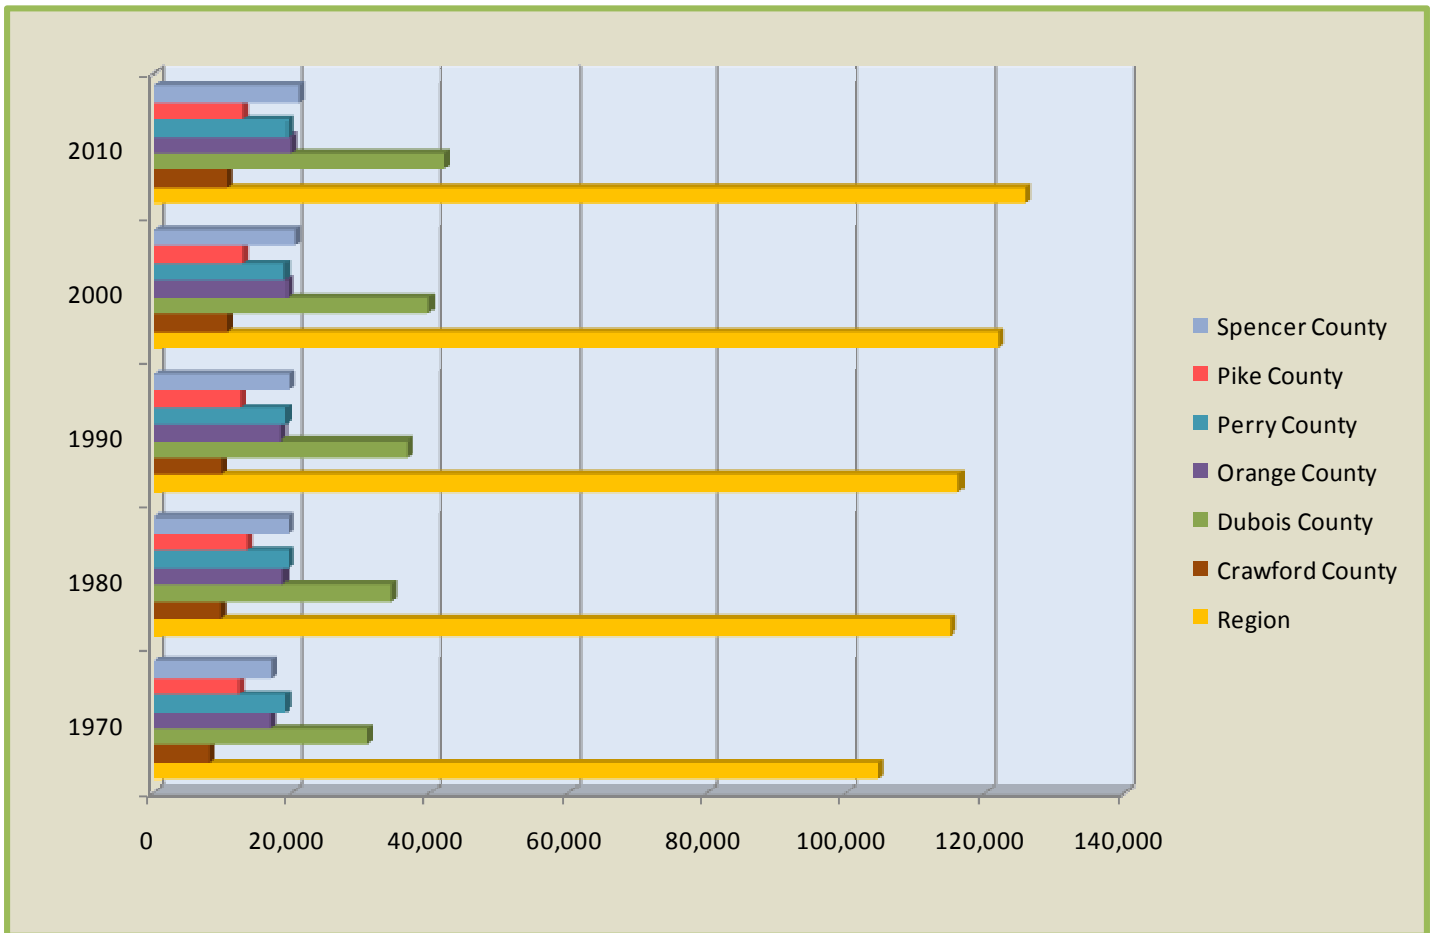

Population Data

Six-County Population History

	<u>1960</u>	<u>1970</u>	<u>1980</u>	<u>1990</u>	<u>2000</u>	<u>2010</u>
Region	98,822	104,425	114,907	116,045	121,850	125,577
Crawford County	8,379	8,033	9,820	9,914	10,743	10,713
Dubois County	27,463	30,934	34,238	36,616	39,674	41,889
Orange County	16,877	16,968	18,677	18,409	19,306	19,840
Perry County	17,232	19,075	19,346	19,107	18,899	19,338
Pike County	12,797	12,281	13,465	12,509	12,837	12,845
Spencer County	16,074	17,134	19,361	19,490	20,391	20,952

Six-County Population History

Source: U.S. Bureau of the Census 2010

Population Data

Population by Race for 2009

	<u>White</u>	<u>Black or African American</u>	<u>American Indian and Alaska</u>	<u>Asian</u>	<u>Hawaiian or Pacific Islander</u>	<u>Hispanic or Latino</u>	<u>Two or More Races</u>
Crawford County	10,356	51	46	16	16	131	55
Dubois County	40,765	139	52	167	15	2,378	281
Orange County	19,046	203	66	46	281	203	170
Perry County	18,110	502	45	30	3	222	122
Pike County	12,092	62	17	19	6	117	63
Spencer County	19,608	217	49	45	2	523	118

Source: U.S. Census Bureau, STATS of Indiana 2009

Population by Race

Source: U.S. Census Bureau, STATS of Indiana 2009