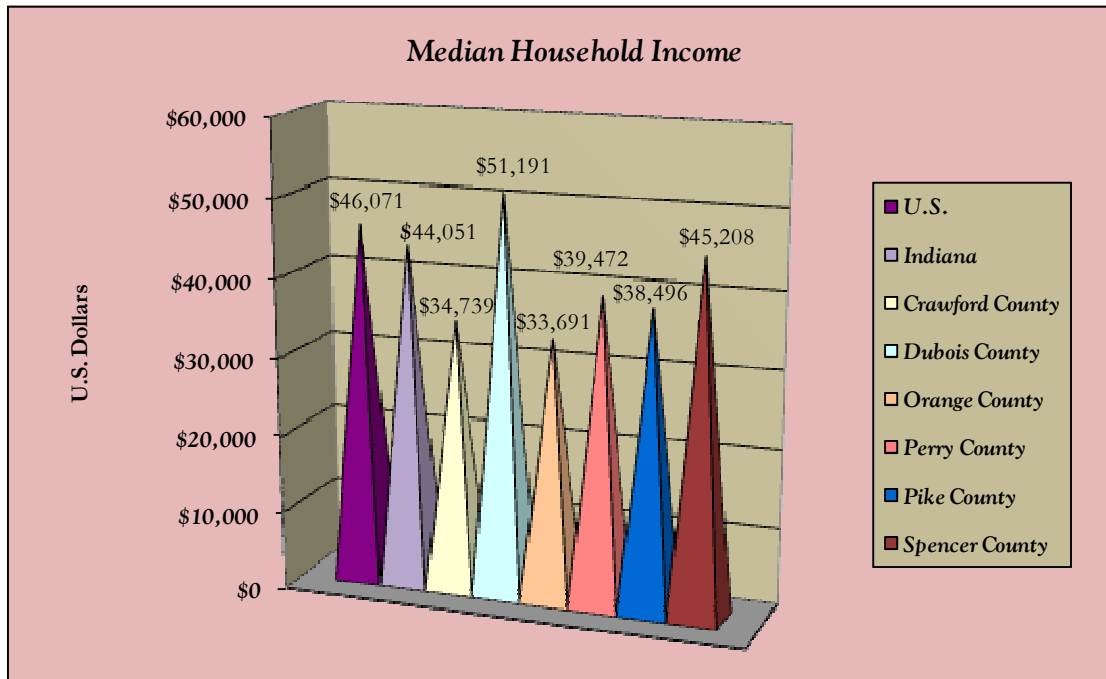

Socioeconomic and Economic Data

Median Family Income

<u>U.S.</u>	<u>Indiana</u>	<u>Crawford County</u>	<u>Dubois County</u>	<u>Orange County</u>	<u>Perry County</u>	<u>Pike County</u>	<u>Spencer County</u>
\$58,526	\$55,781	\$37,869	\$53,342	\$38,505	\$43,743	\$41,420	\$49,123

Median Household Income

<u>U.S.</u>	<u>Indiana</u>	<u>Crawford County</u>	<u>Dubois County</u>	<u>Orange County</u>	<u>Perry County</u>	<u>Pike County</u>	<u>Spencer County</u>
\$46,071	\$44,051	\$34,739	\$51,191	\$33,691	\$39,472	\$38,496	\$45,208

Socioeconomic and Economic Data

Per Capita Income - 2006

<u>U.S.</u>	<u>Indiana</u>	<u>Crawford County</u>	<u>Dubois County</u>	<u>Orange County</u>	<u>Perry County</u>	<u>Pike County</u>	<u>Spencer County</u>
\$34,685	\$31,173	\$23,481	\$36,752	\$23,583	\$26,885	\$25,287	\$28,778