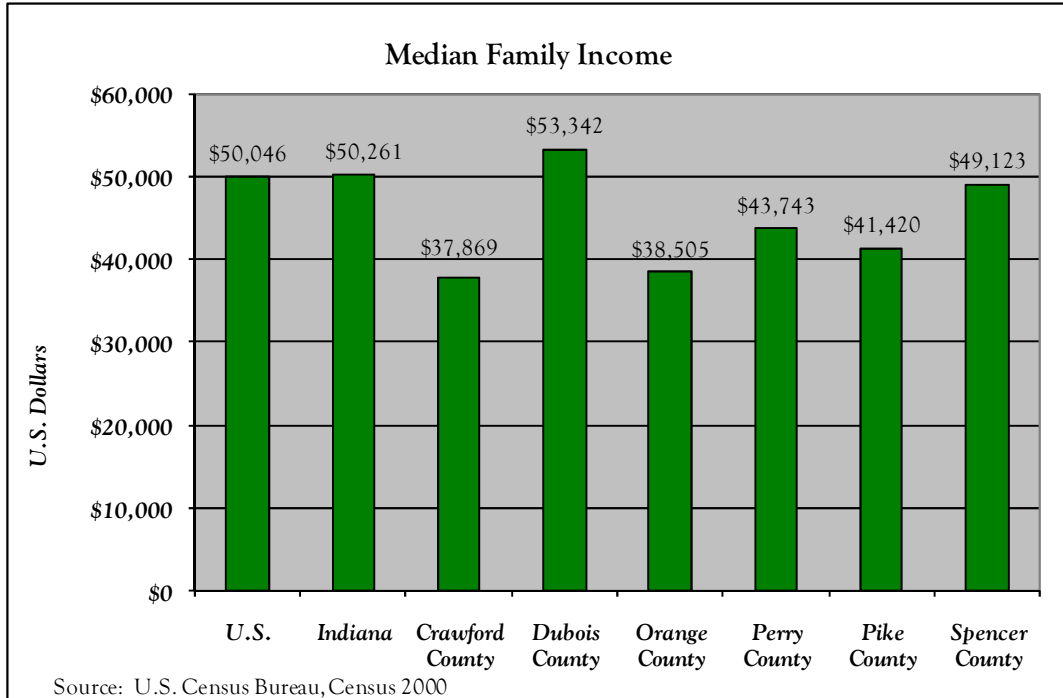

Socioeconomic and Economic Data

Median Family Income

<u>U.S.</u>	<u>Indiana</u>	<u>Crawford County</u>	<u>Dubois County</u>	<u>Orange County</u>	<u>Perry County</u>	<u>Pike County</u>	<u>Spencer County</u>
\$58,526	\$55,781	\$37,869	\$53,342	\$38,505	\$43,743	\$41,420	\$49,123

Median Household Income

<u>U.S.</u>	<u>Indiana</u>	<u>Crawford County</u>	<u>Dubois County</u>	<u>Orange County</u>	<u>Perry County</u>	<u>Pike County</u>	<u>Spencer County</u>
\$46,071	\$44,051	\$34,739	\$51,191	\$33,691	\$39,472	\$38,496	\$45,208

Socioeconomic and Economic Data

Per Capita Income - 2006

<u>U.S.</u>	<u>Indiana</u>	<u>Crawford County</u>	<u>Dubois County</u>	<u>Orange County</u>	<u>Perry County</u>	<u>Pike County</u>	<u>Spencer County</u>
\$34,685	\$31,173	\$23,481	\$36,752	\$23,583	\$26,885	\$25,287	\$28,778