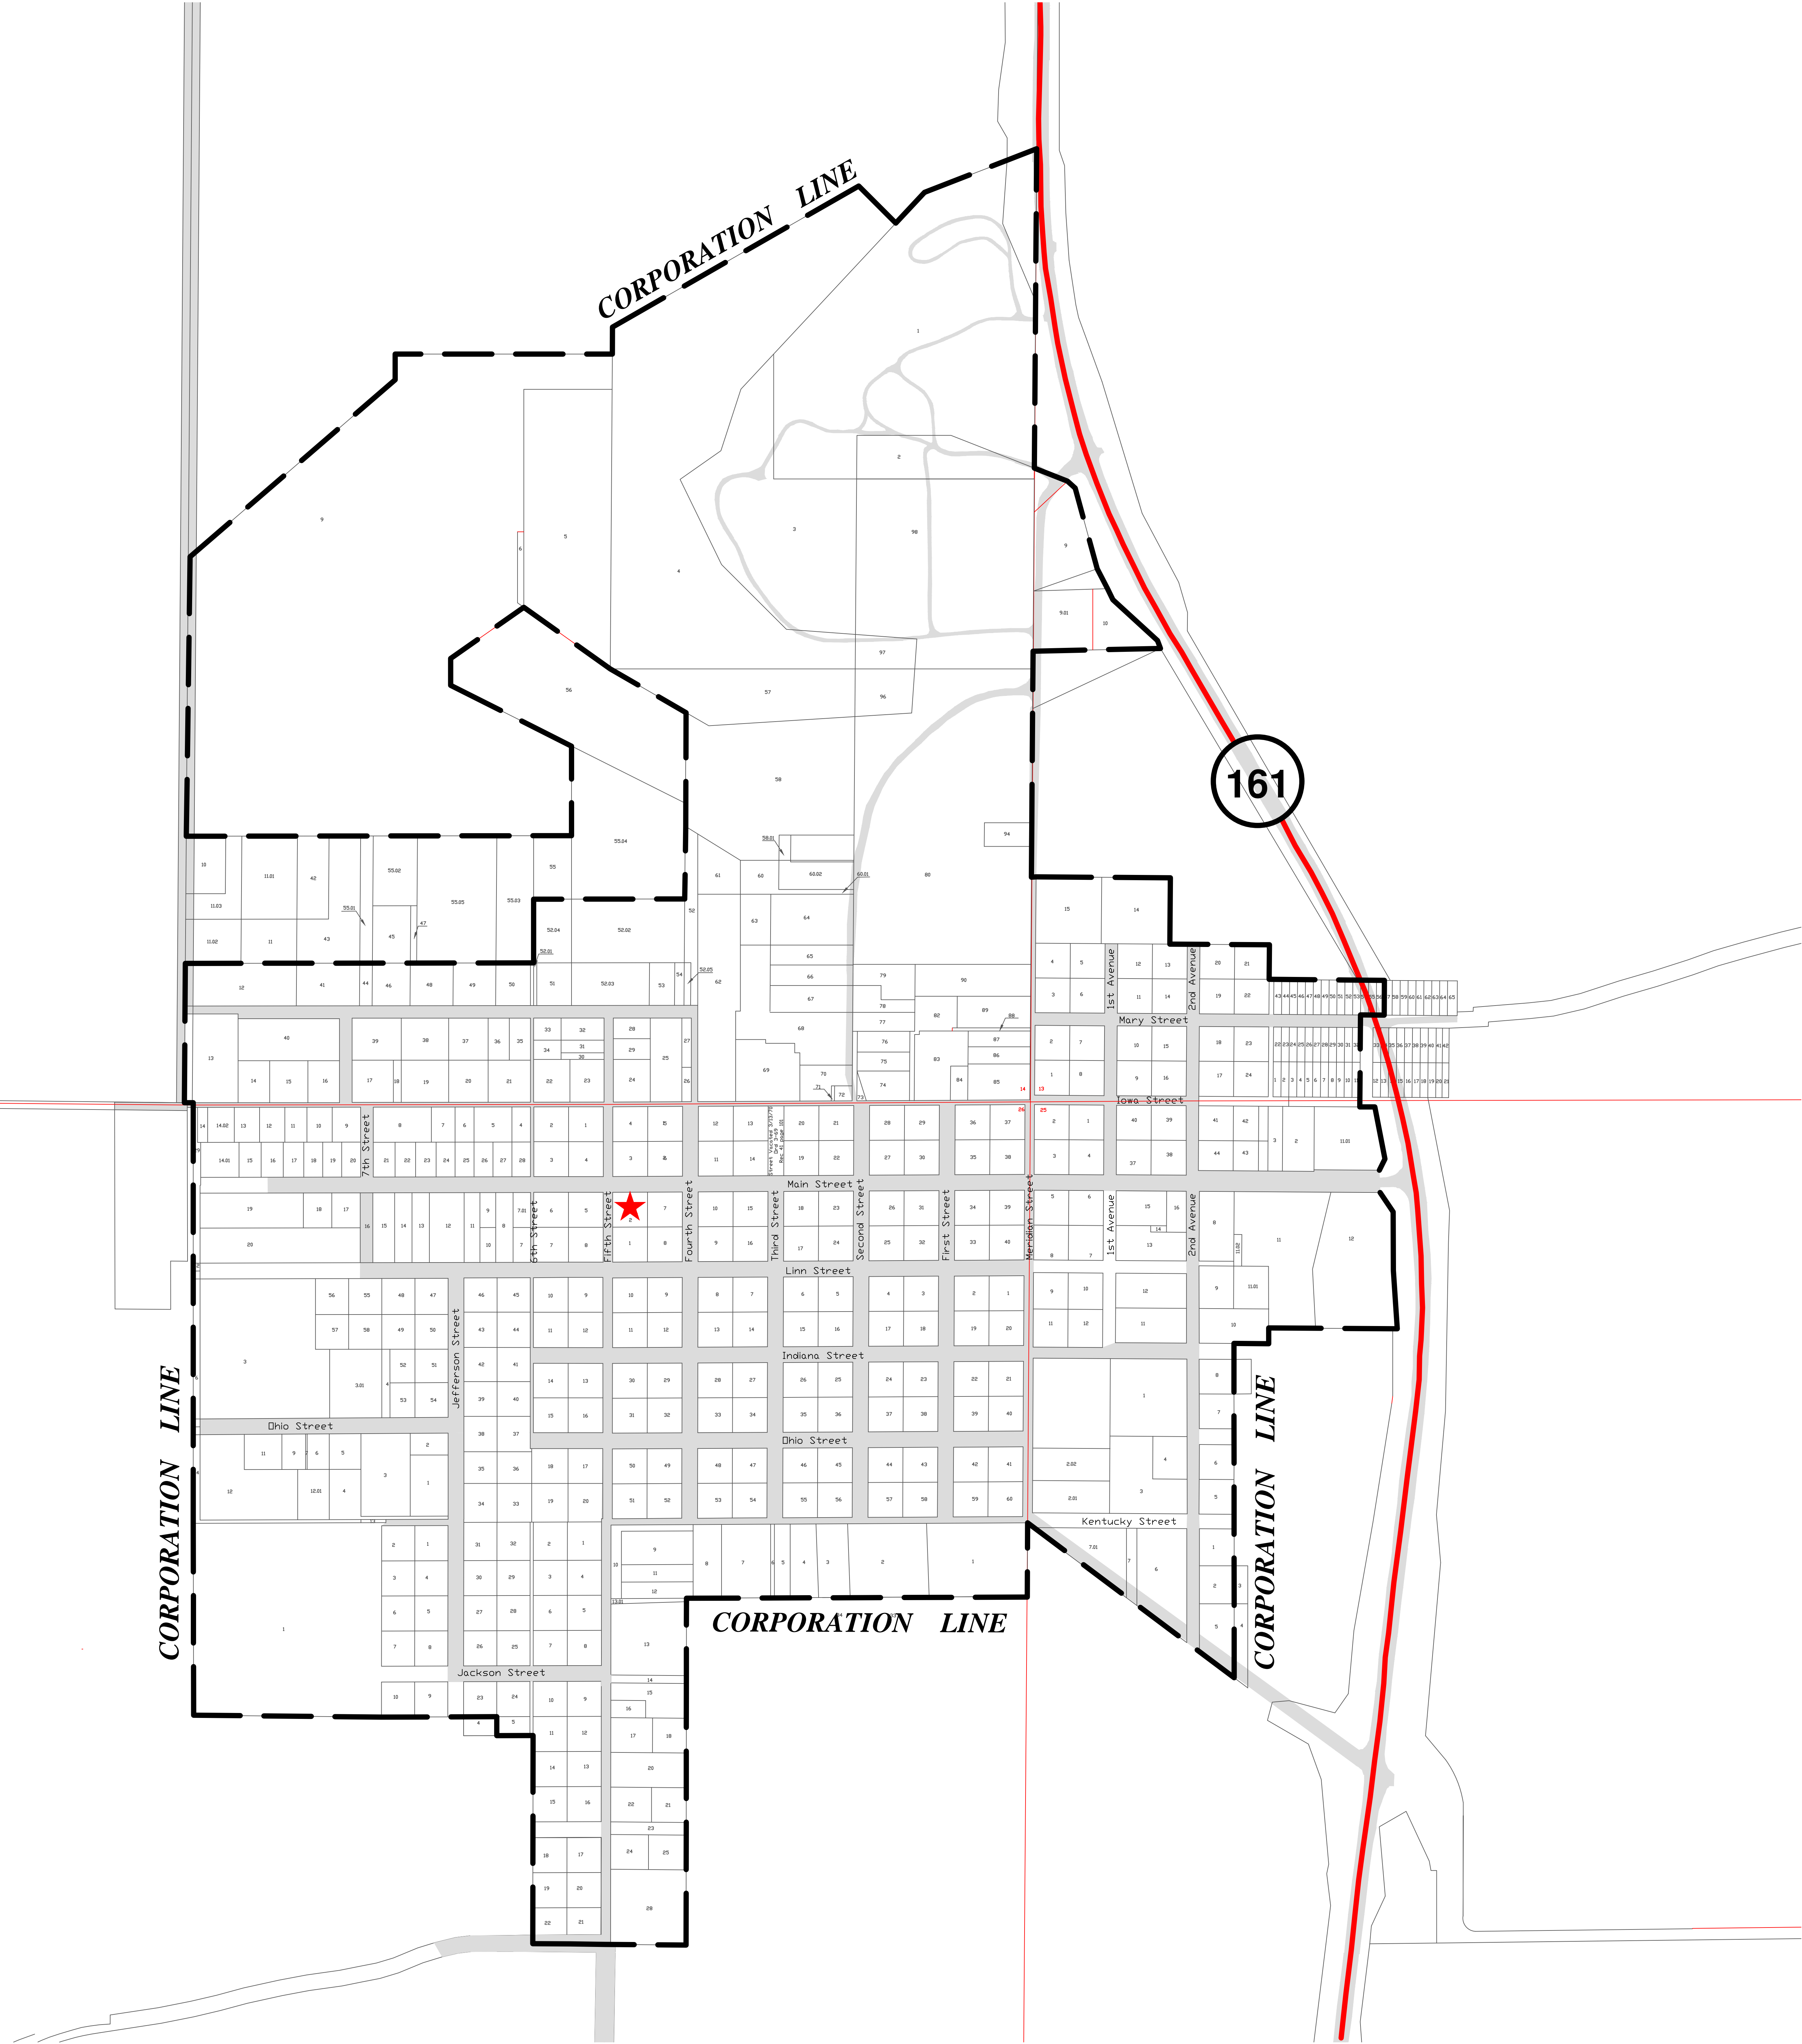

Town of Holland, Indiana

Base Map

LEGEND

- Town Hall 
- Platted Lots 
- Corporation Line 
- State Roads 
- Improved Streets 
- Platted Streets 
- Section Line 

INDIANA 15 REGIONAL PLANNING COMMISSION
 211 East First Street
 Ferdinand, IN 47512
 PHONE: 812/267-4433
 FAX: 812/267-8172
 Website: www.in15rpc.org

Title: TOWN OF HOLLAND, INDIANA BASE MAP
 Prepared by: T.E.M. Reviewed by: L.G. Originated: Oct. 2006

Revisions:

Directory: N:\Counties\Dubois\Maps\Base Maps\Dubois Comm\Holland

© Copyright 2006 Indiana 15 Regional Planning Commission