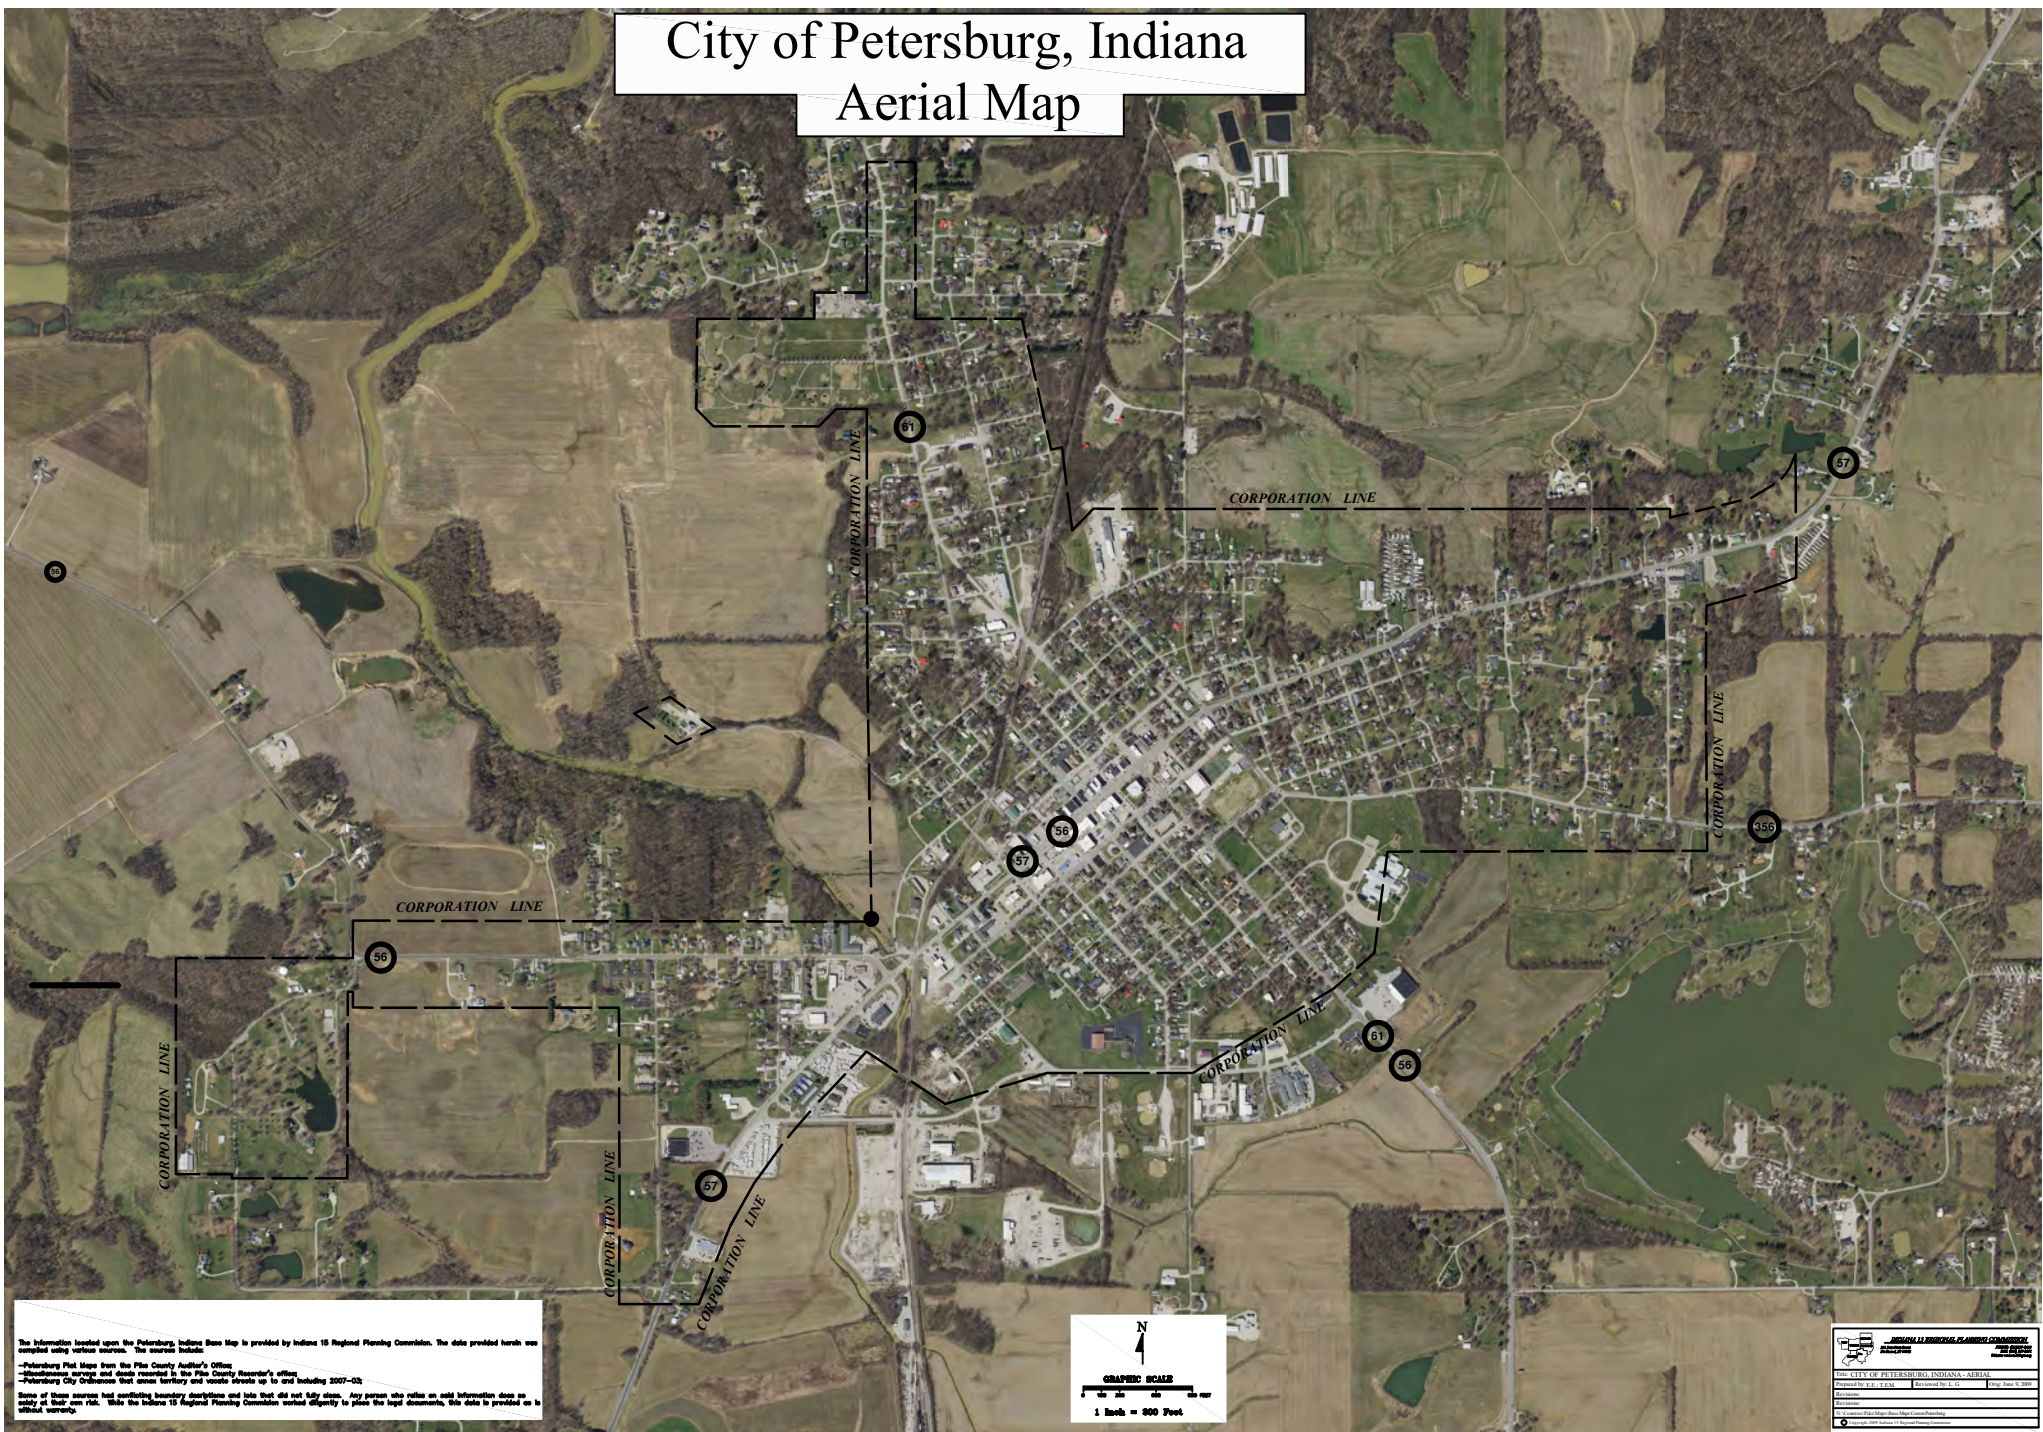

City of Petersburg, Indiana Aerial Map